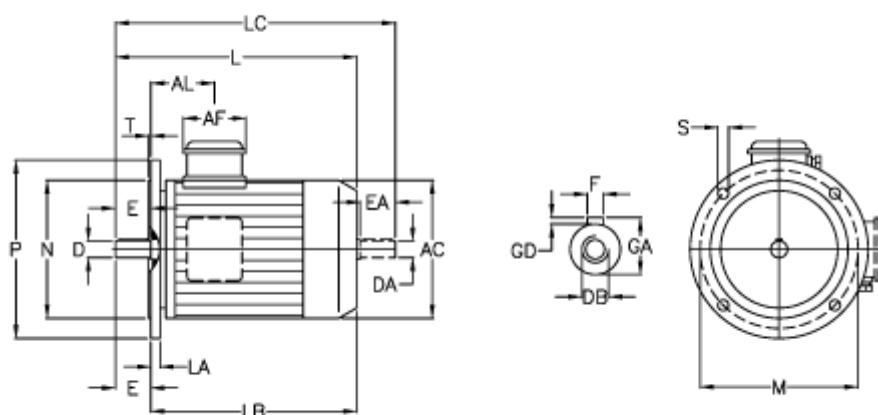

Article number: 252300750424

Description: ICME IE3 Tree-phase motor TPE132MA4-4 7.5KW  
1400 rpm 400-690V 50HZ IP55 B5

## Measures

A/F = 92	F = 8	N = 230
AC = 258	GA = 41.5	P = 300
AL = 117	GD = 10	S = 14
D = 38	L = 449	T = 4
DA = 38	LA = 14	
DB = M12	LB = 369	
E = 80	LC = 532	
EA = 80	M = 265	